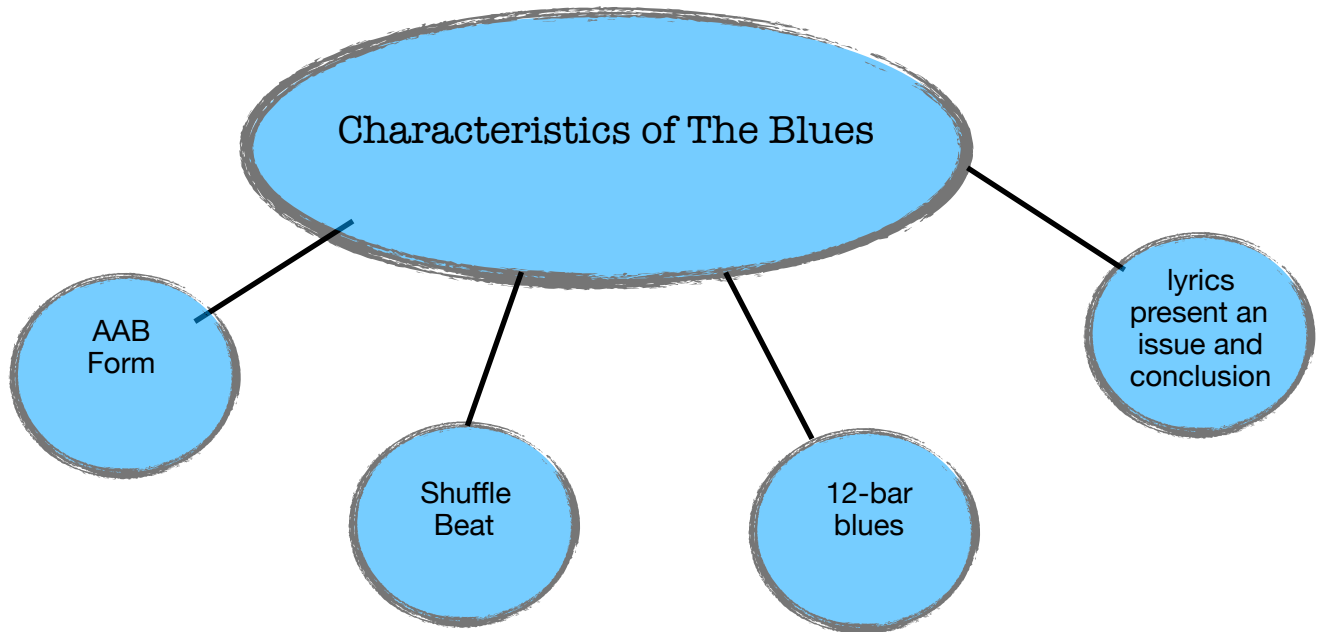

EXPLORING THE BLUES

Mr. W.C. Handy

BLUES MAP OF THE USA

Sample lyrics:

“Three O’Clock Blues” BB King

“Well now, it’s three o’clock in the morning
And I can’t even close my eyes.
Three o’clock in the morning
And I can’t even close my eyes.
Can’t find my baby
And I can’t be satisfied.

“Lost Your Head Blues” Bessie Smith

I was with you baby when you didn’t have a dime
I was with you baby when you didn’t have a dime
Now since you’ve got plenty of money, you
have throwed your good gal down.

COMPOSING THE BLUES

A	
A	
B	

A	
A	
B	