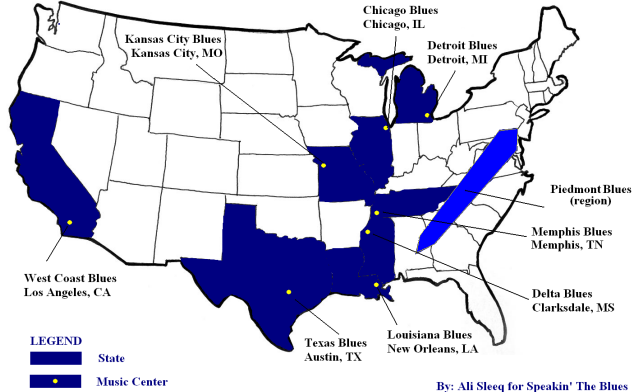

EXPLORING THE BLUES

Mr. W.C. Handy

BLUES MAP OF THE USA

Sample lyrics:

“Three O’Clock Blues” BB King

“Well now, it’s three o’clock in the morning
And I can’t even close my eyes.
Three o’clock in the morning
And I can’t even close my eyes.
Can’t find my baby
And I can’t be satisfied.

“Lost Your Head Blues” Bessie Smith

I was with you baby when you didn’t have a dime
I was with you baby when you didn’t have a dime
Now since you’ve got plenty of money, you
have throwed your good gal down.